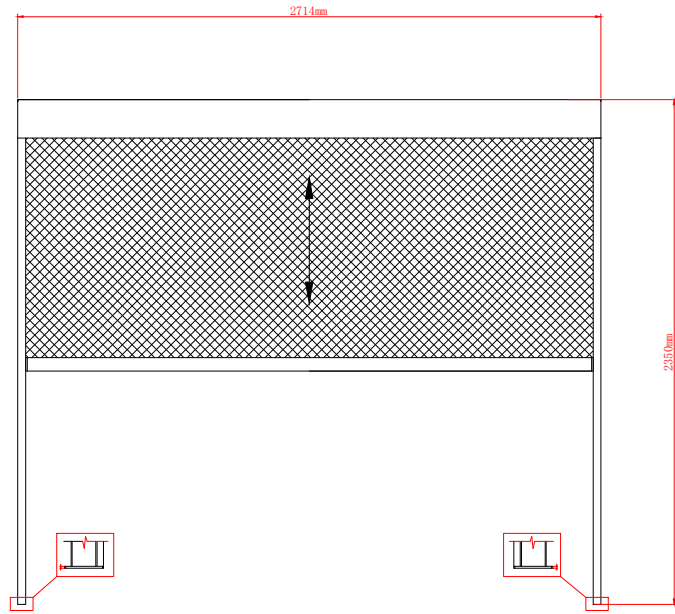

Manual100B-1Sized 2914mm*3887mm*2500mm

Isometric View

Manual 100B-1 Sized 2914mm*3887mm*2500mm

Elevation View 1

Manual Side screen
Inside elevation

Manual Side screen
Inside elevation