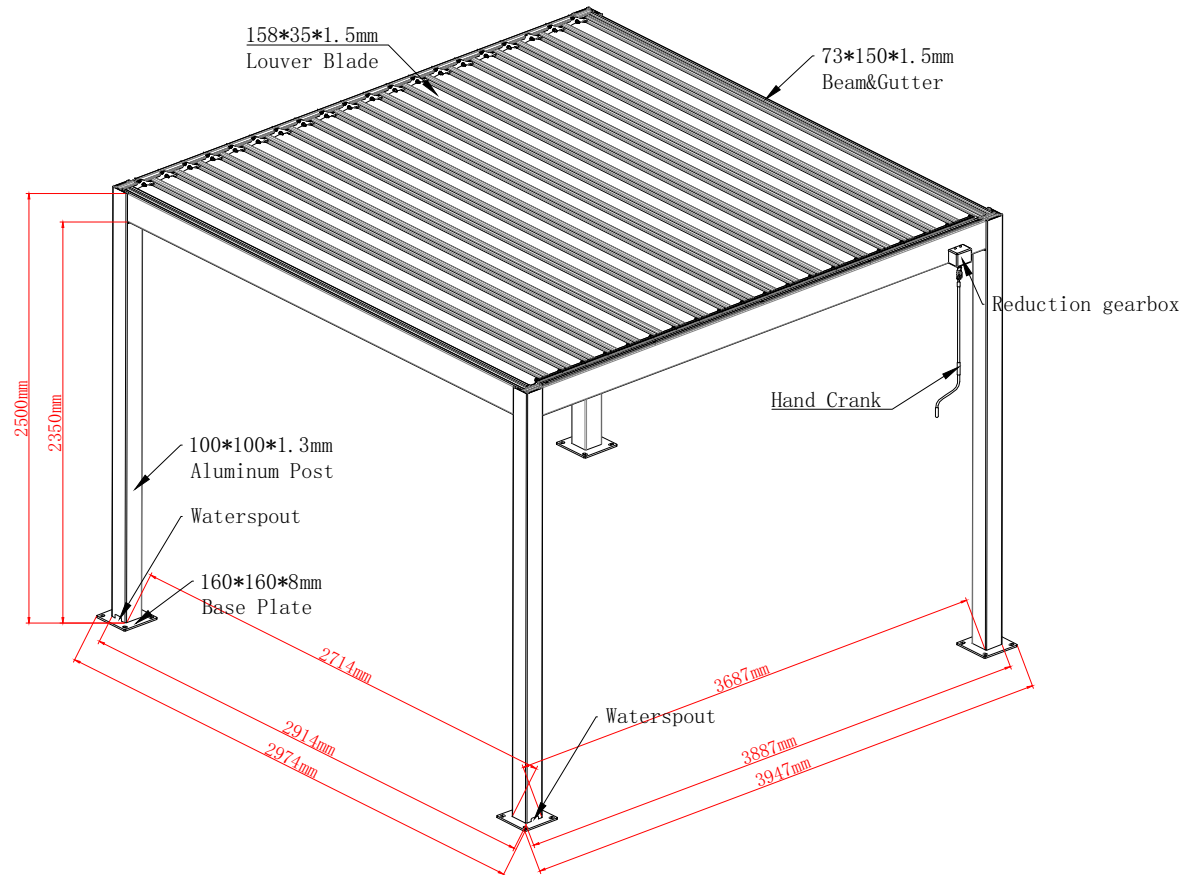

Manual100B-1Sized 2914mm*3887mm*2500mm

Isometric View

Manual 100B-1 Sized 2914mm*3887mm*2500mm

Elevation View 1

Manual Side screen
Inside elevation

Manual Side screen
Inside elevation