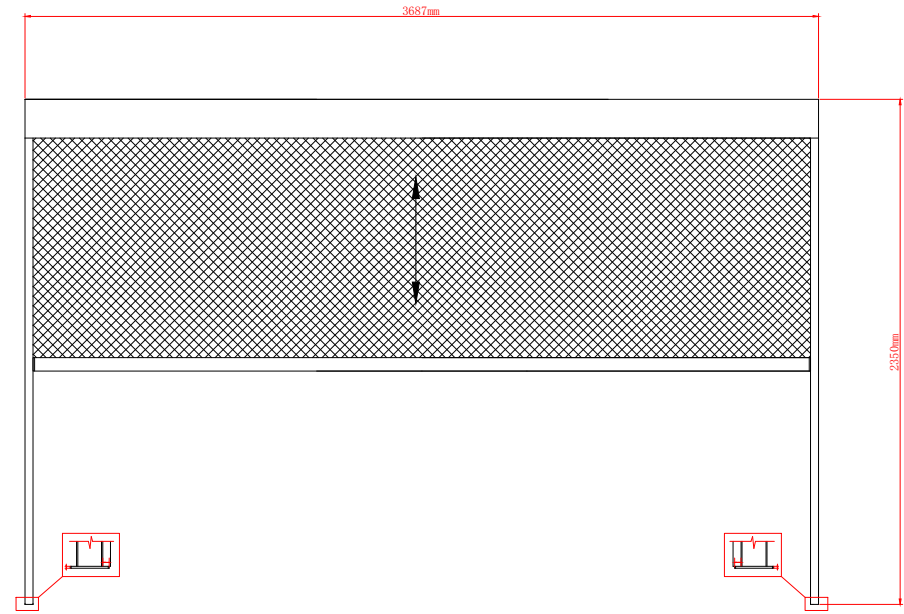

Manual100B-1Sized 2914mm*3887mm*2500mm

Isometric View

Manual 100B-1 Sized 2914mm*3887mm*2500mm

Elevation View 1

Manual Side screen
Inside elevation

Manual Side screen
Inside elevation