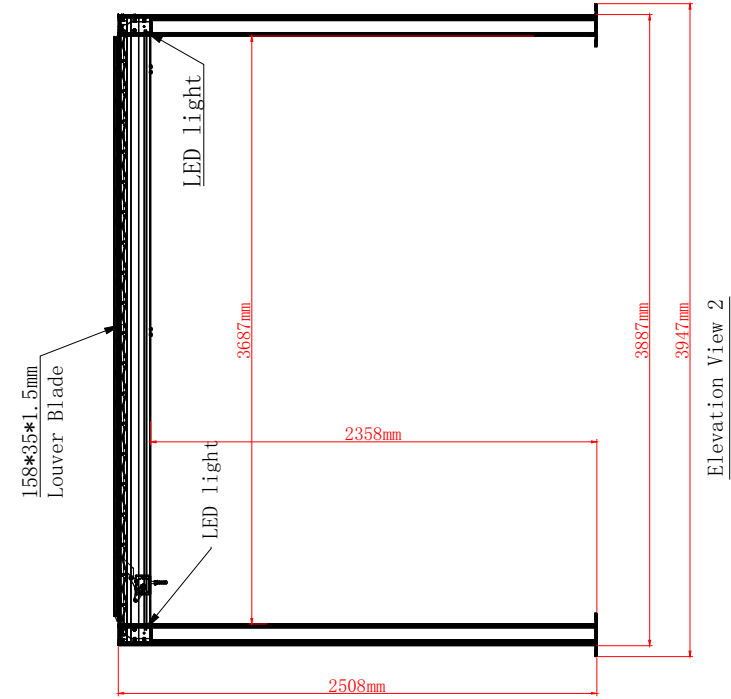

Manual100B-1Sized 2914mm*3887mm*2500mm

Isometric View

Manual 100B-1 Sized 2914mm*3887mm*2500mm

Elevation View 1

Manual Side screen
Inside elevation

Manual Side screen
Inside elevation