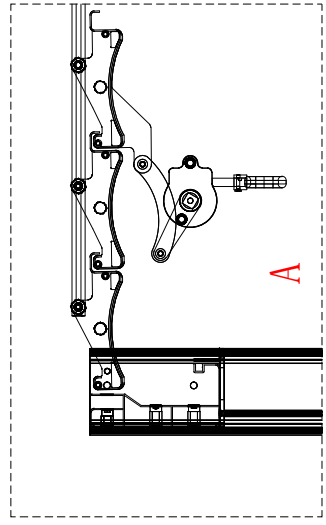

Manual100B-1Sized 2914mm*3887mm*2500mm

Isometric View

Manual 100B-1 Sized 2914mm*3887mm*2500mm

Elevation View 1

Manual Side screen
Inside elevation

Manual Side screen
Inside elevation