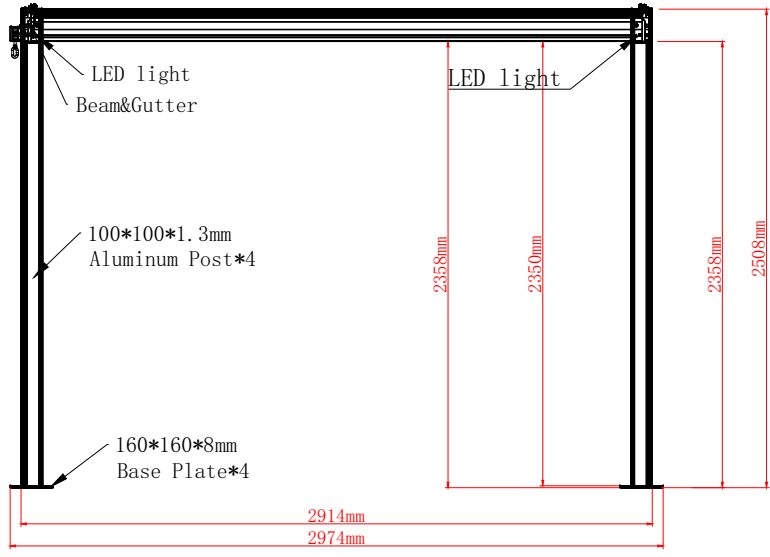

Manual100B-1Sized 2914mm*3887mm*2500mm

Isometric View

Manual 100B-1 Sized 2914mm*3887mm*2500mm

Elevation View 1

Manual Side screen
Inside elevation

Manual Side screen
Inside elevation